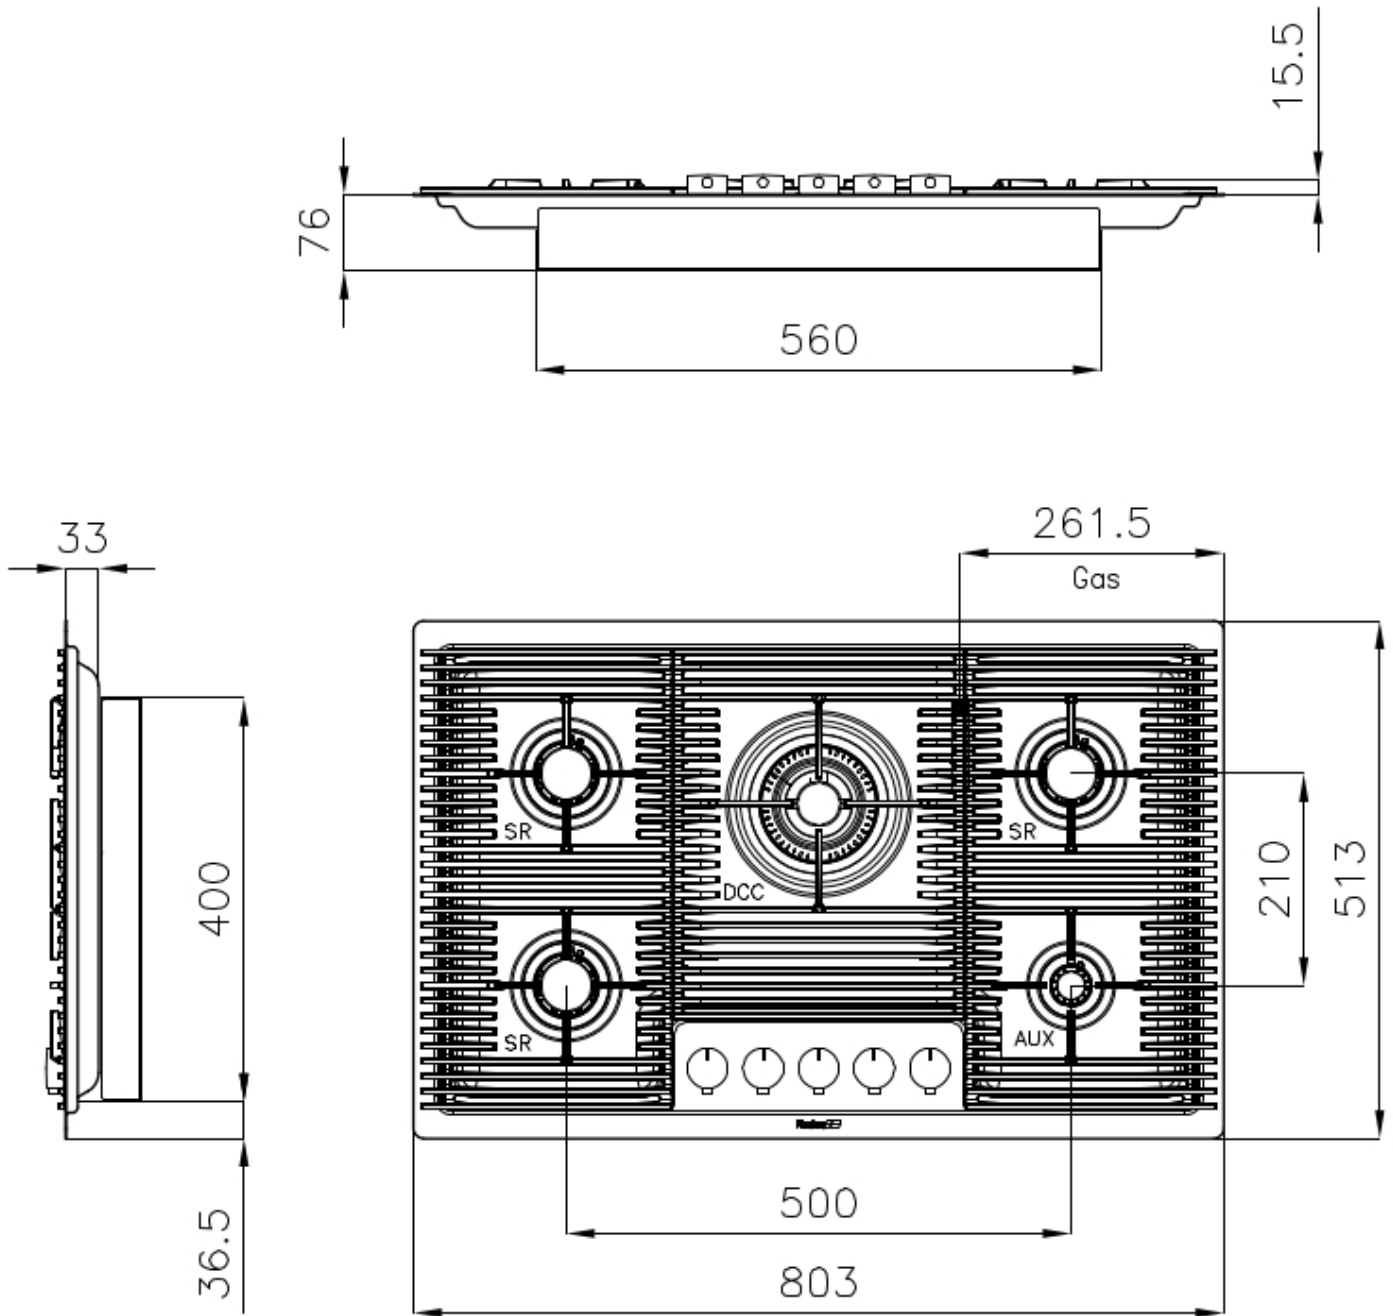

---

Textures Satiné

---

Alimentation 220 - 240 V; 50/60 Hz

---

Dimensions 803x513 mm

---

Dimensions base 80 cm

---

Largeur 80 cm

---

Puissance totale 10.250 W

---

Auxiliaire 1.000 W

---

Semi-rapide 3x1.750 W

## DESSINS TECHNIQUES